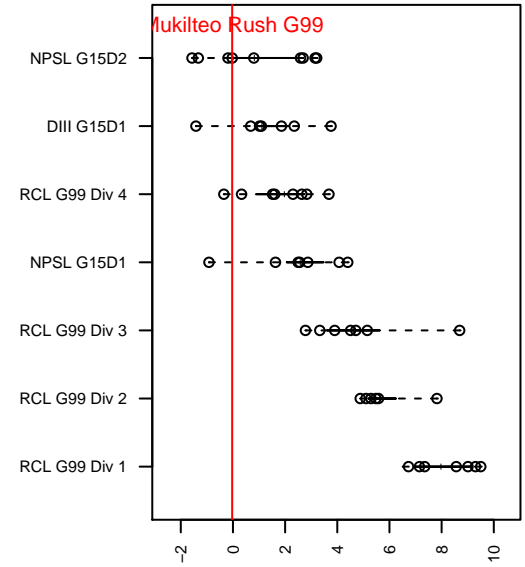

**attack and defense rating
relative to others at age
and all opponents in last 13 months**